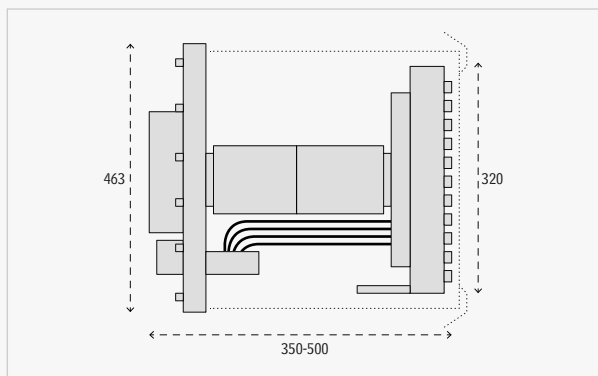

Retrofit-Insert for 4.2000

4.2012

- Retrofit insertion for installation in existing spotlights 4.2000 for retrofitting halogen to LED
- Entirely made of high-quality anodised aluminium
- ...
- HIGH-POW-LED white 12 V-DC
- Light distribution especially for swimming pool lighting
- Wide- and deep beam angle
- ...
- Delivered ready for connection with end cover
- Constant-voltage power source is preassembled (incl.)

ALU	POW-LED INCL.	3.000 K 4.500 K 6.000 K	CONSTANT VOLTAGE KONSTANT SPANNUNG	CABLE INCL.	max 3m	←	CE
III							

Underwater environments only

Monochrome illumination

#	Color	Lumen	LED	Watt	Power	Beam	Cable	Connect
4.2012.00.11	6500K cold white	25000 lm	High-POW-LED	total 170 W	CV 12 V-DC	flood	incl.	integrated
4.2012.00.12	3000K warm white	20110 lm						
4.2012.00.13	4000K neutral white	21680 lm						