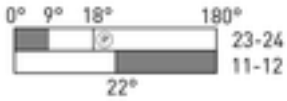

## Safety switches for hinged guard doors // ES 95 T5C

### Ordering details

Slow action  
1 NC/1 NO contact

Type  
ES 95 T5C 1Ö/1S

Order no.  
95065001

Slow action  
2 NC contacts

Type  
ES 95 T5C 2Ö

Order no.  
95565001

Slow action  
1 NC/1 NO contact with overlapping