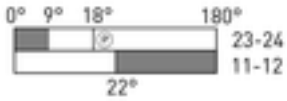

Safety switches for hinged guard doors // ES 95 T5C

Ordering details

Slow action
1 NC/1 NO contact

Type
ES 95 T5C 1Ö/1S

Order no.
95065001

Slow action
2 NC contacts

Type
ES 95 T5C 2Ö

Order no.
95565001

Slow action
1 NC/1 NO contact with overlapping

Type
ES 95 T5C 1S/1Ö UE

Order no.
on request