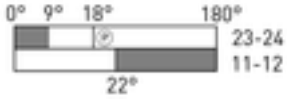

Safety switches for hinged guard doors // ES 95 T5C

Ordering details

Slow action
1 NC/1 NO contact

Type
ES 95 T5C 1Ö/1S

Order no.
95065001

Slow action
2 NC contacts

Type
ES 95 T5C 2Ö

Order no.
95565001

Slow action
1 NC/1 NO contact with overlapping

Type
ES 95 T5C 1S/1Ö UE

Order no.
on request